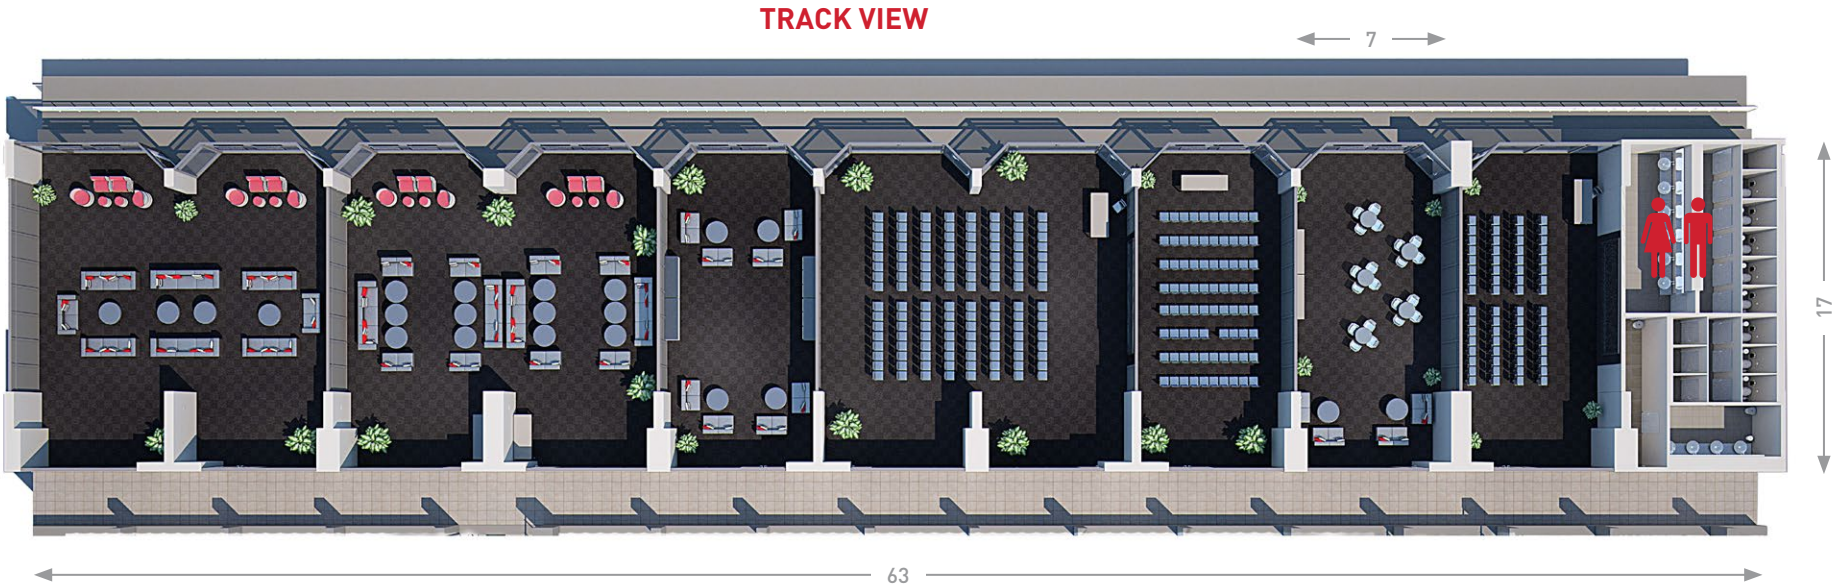

# MARINA VIEW

### VENUE SPECIFICATIONS

- 3 x open plan sites with partition walls - 846m<sup>2</sup> - Per suite
- Views over the track, marina and Viceroy hotel
- Versatile event space
- Positioned directly above 30 support pit garages
- Adjacent to ample parking and outdoor exhibition space