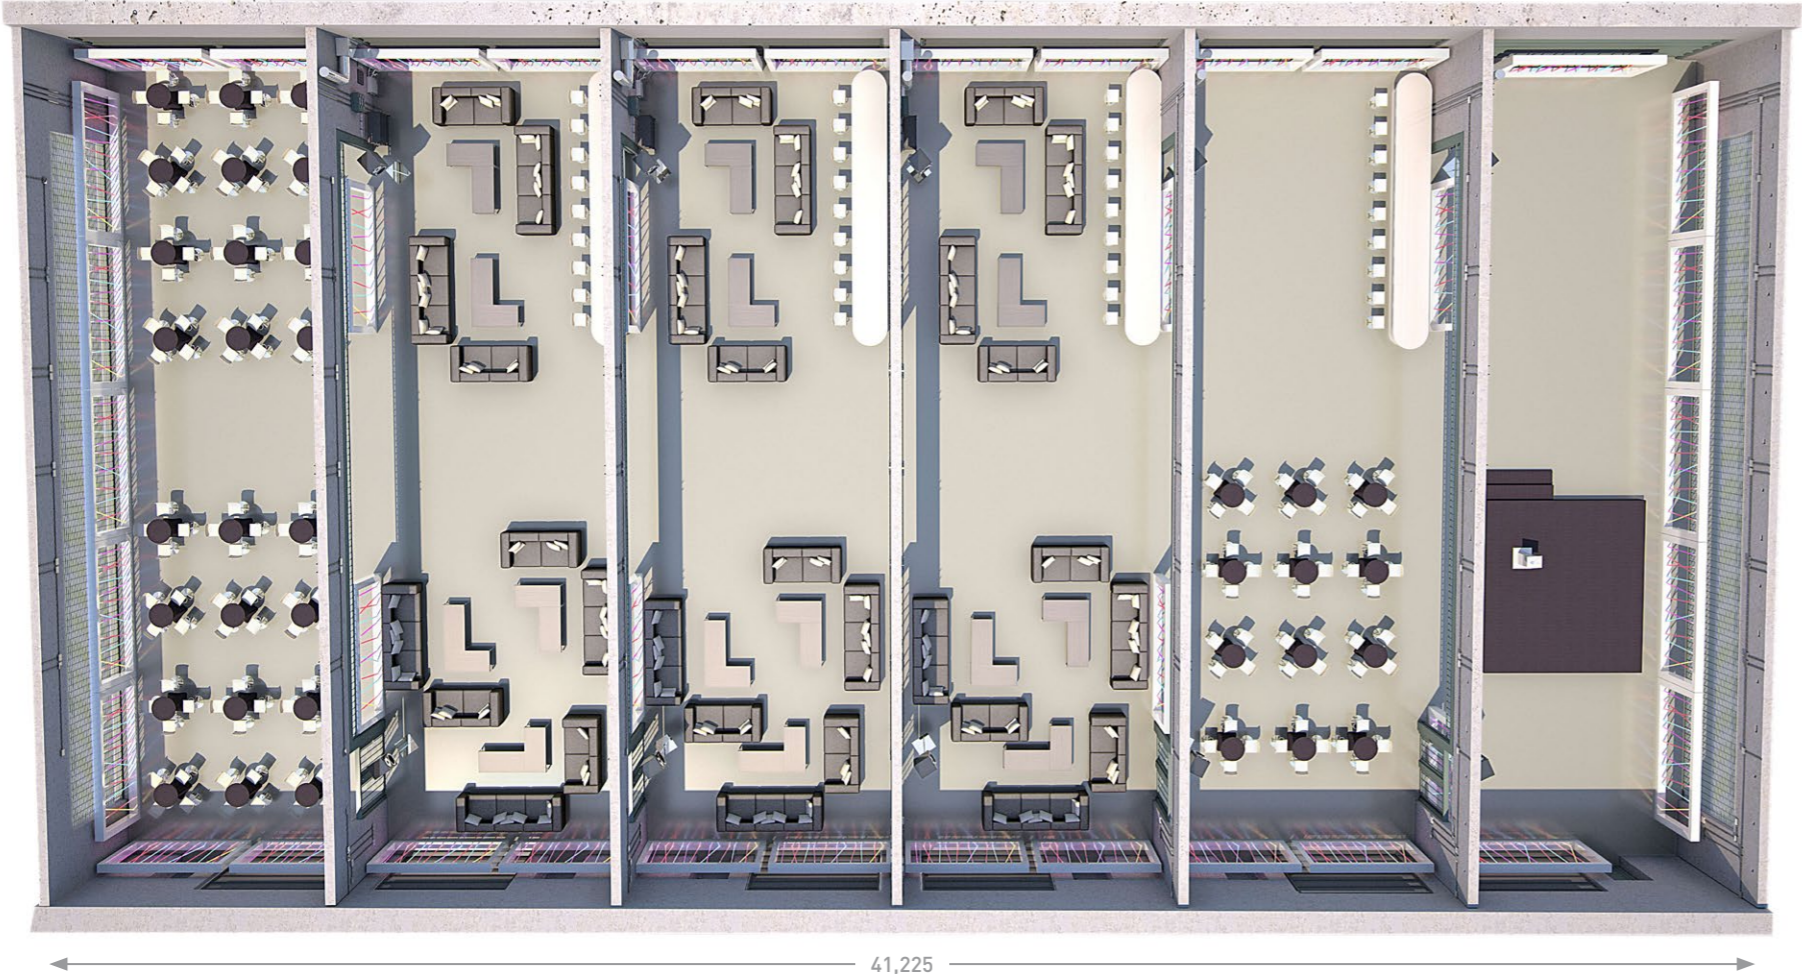

PIT GARAGES

TRACK VIEW

VENUE SPECIFICATIONS

- 42 garages interconnected in groups of 6 with removable shuttles
- Ceiling height 3.2m
- Direct access to pit lane
- Air conditioned
- Flexible event space that allows for customized fit out and branding

VENUE	AREA M2	BANQUET 10	COCKTAIL	CLASSROOM	THEATRE	CABARET
GARAGES	826	230	508	396	510	161

800 YAS (927) or +971 2 659 9800
yasmarinacircuit.com for more information