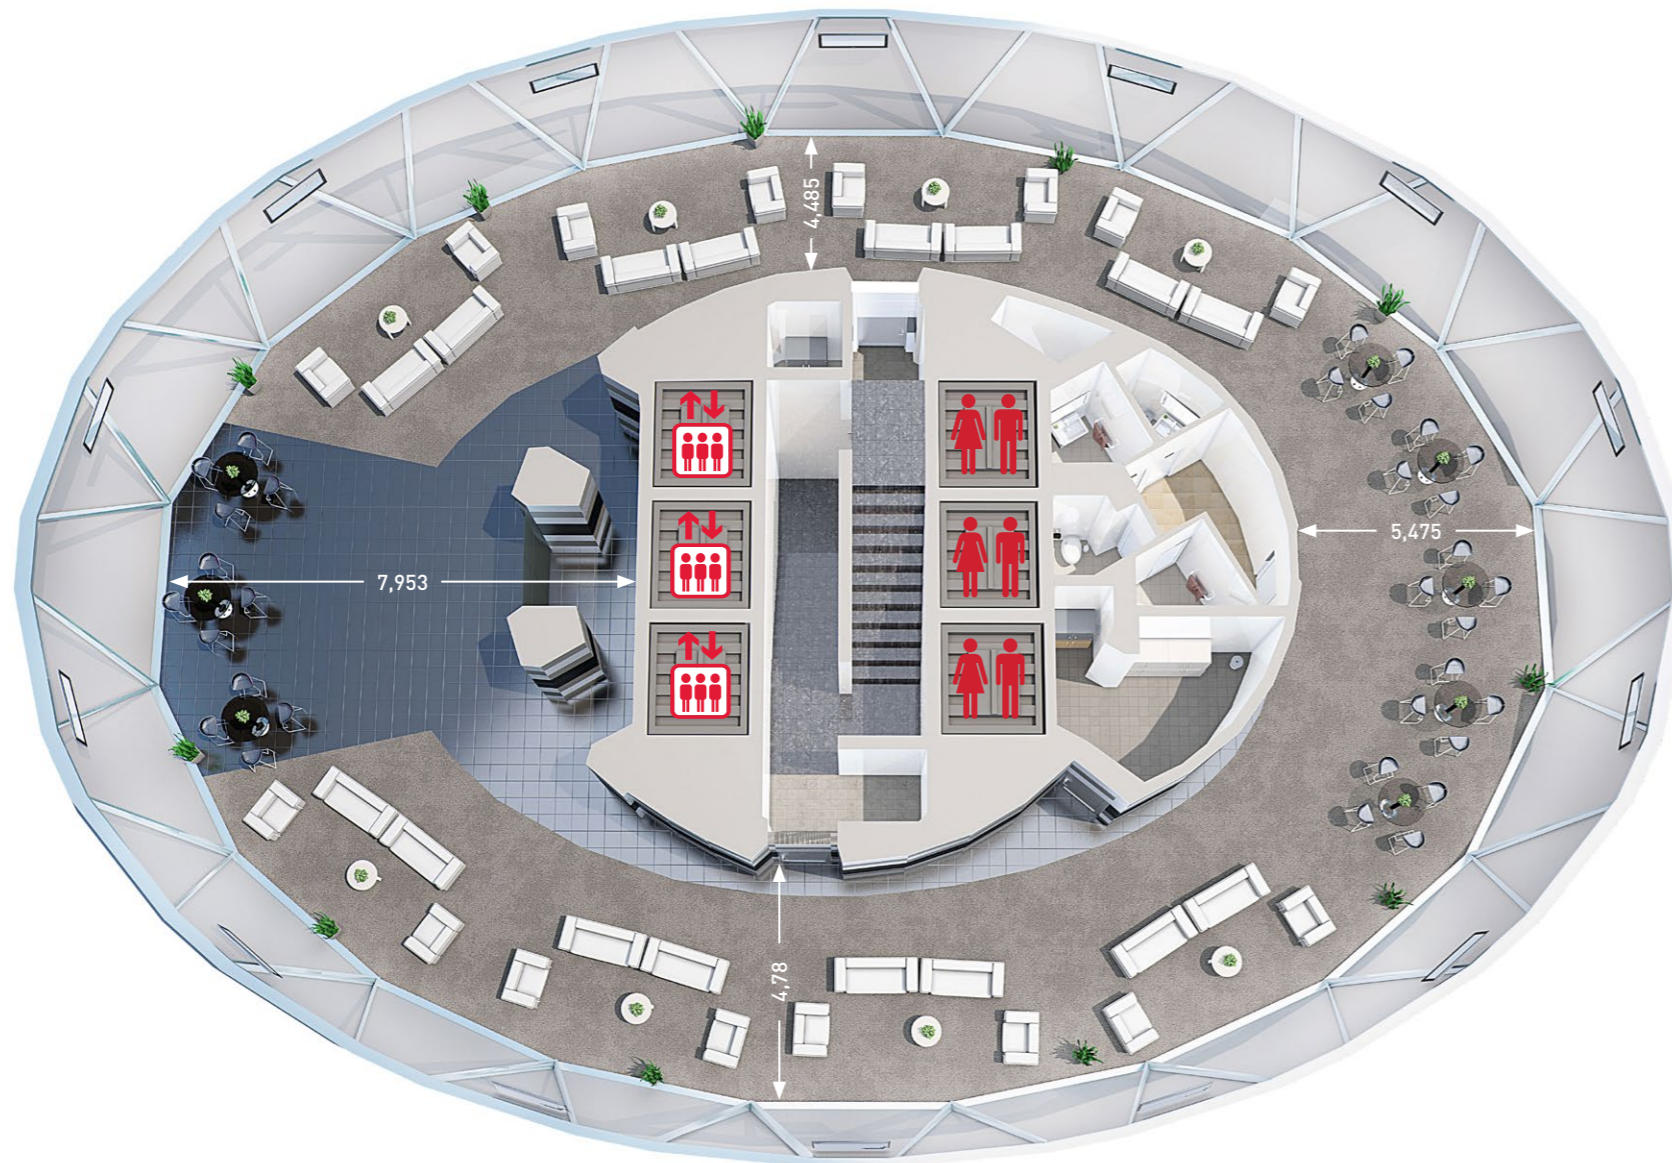

# SHAMS TOWER

## VENUE SPECIFICATIONS

- Open air roof top terrace
- High end function space over two levels
- Fitted out with luxury furniture
- 360° views over the track, Yas Marina and Viceroy hotel

VENUE	AREA M2	BANQUET 10	COCKTAIL	CABARET
SHAMS TOWER	249	120	164	84